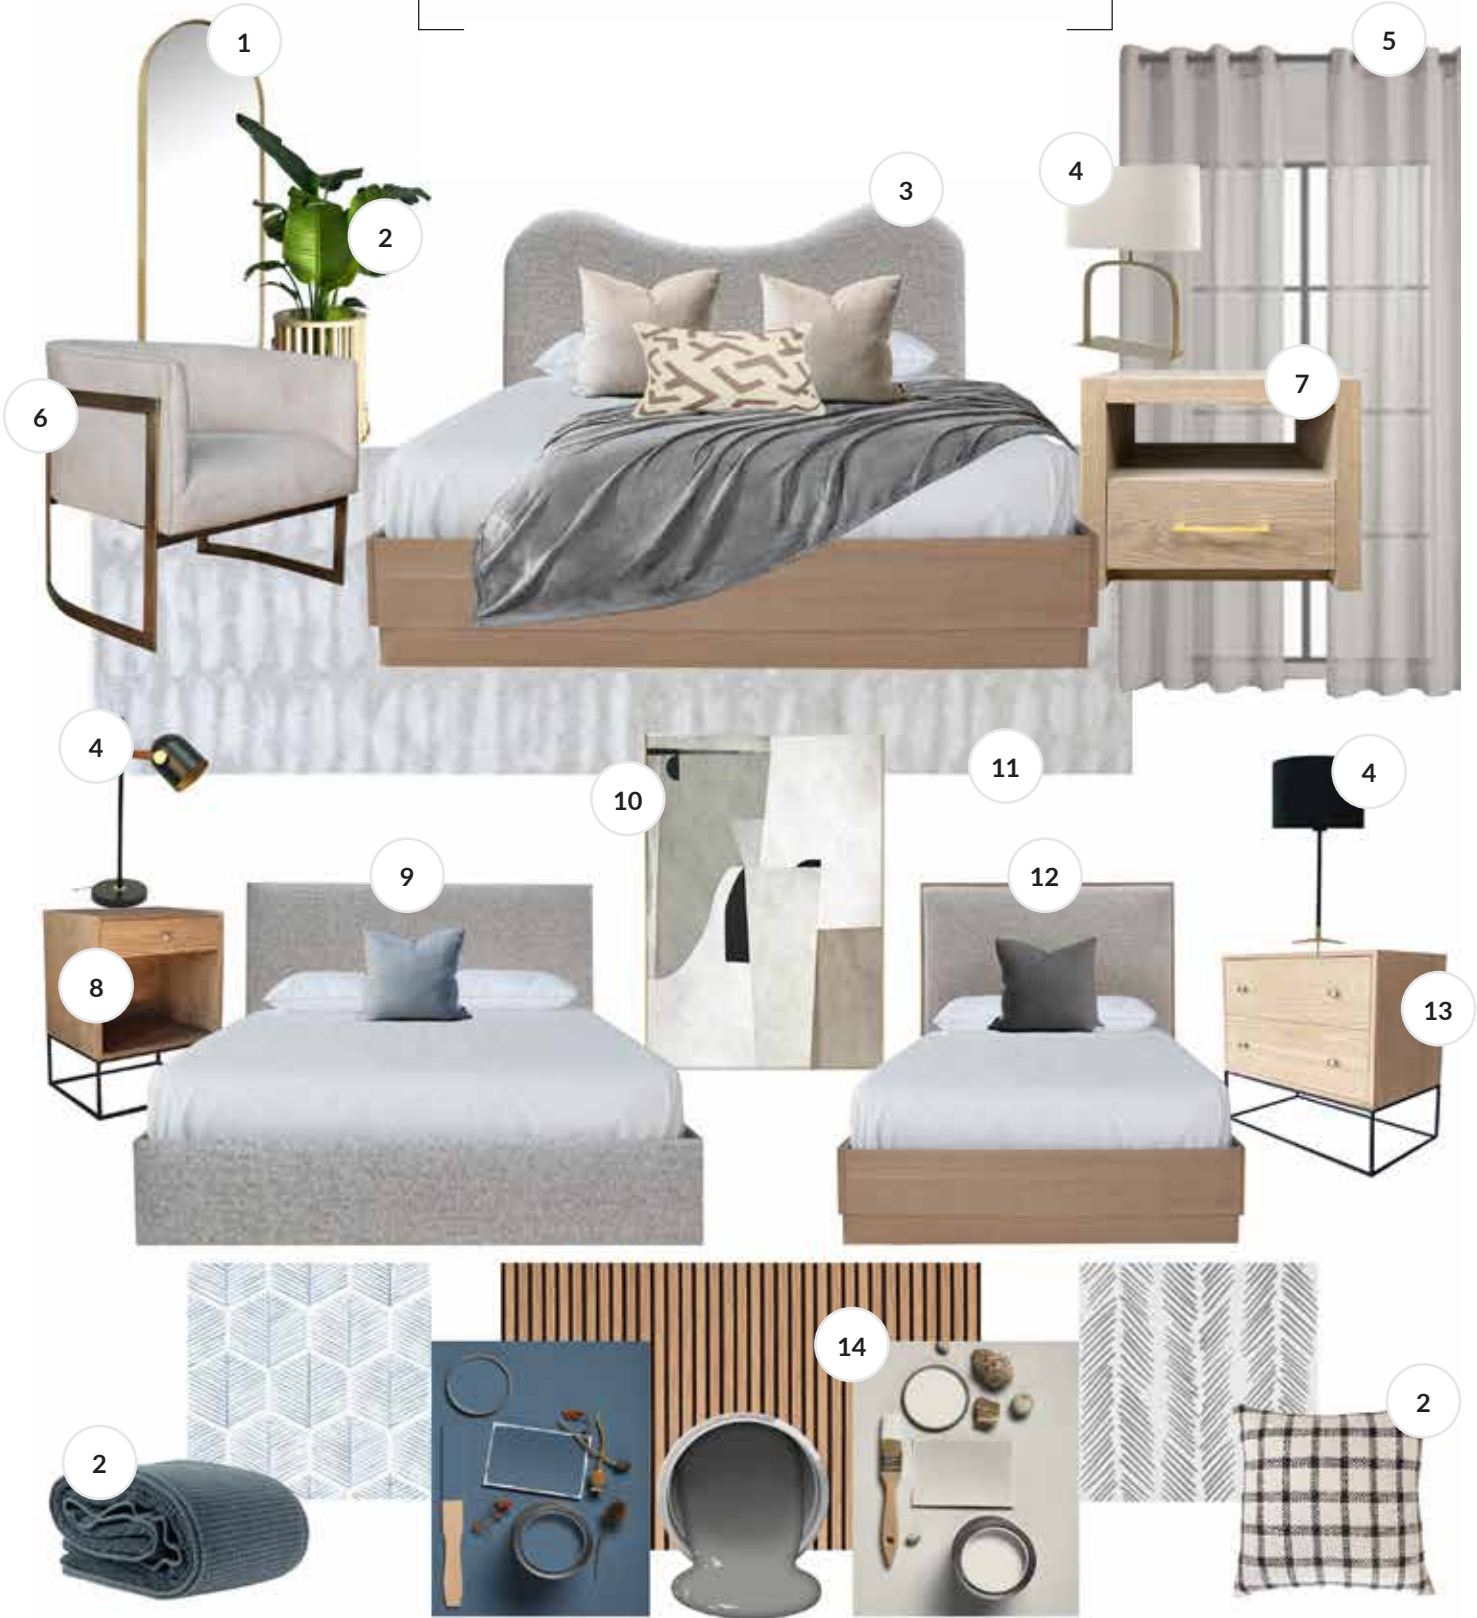

# Blockhouse™

PROJECTS

THREE BEDROOM  
APARTMENT

Size shown as (length) x (depth) x (height) in millimeters. Dimensions are outside frame measurements.

**Blockhouse™**

PROJECTS

THREE BEDROOM APARTMENT

# THREE BEDROOM APARTMENT

- 1** FLOOR LIGHT
- 2** DECOR ACCESSORIES
- 3** BASTILLE SOFA
- 4** WALL ART
- 5** DAKOTA CHAIR
- 6** ORBIT COFFET TABLE & OTTOMAN SET
- 7** SHEFFIELD HANGOVER TABLE
- 8** SOUTH HAMPTON PLASMA UNIT
- 9** AREA RUG
- 10** MILAN DINING CHAIR
- 11** DINING AREA RUG
- 12** NEW YORK DINING TABLE
- 13** WALL FINISHES

# THREE BEDROOM APARTMENT

1 DECORATIVE MIRROR

2 DECOR ACCESSORIES

3 QUEEN BED

4 BEDSIDE LIGHT

5 SHEER CURTAIN

6 TESSA CHAIR

7 GALA PEDESTAL