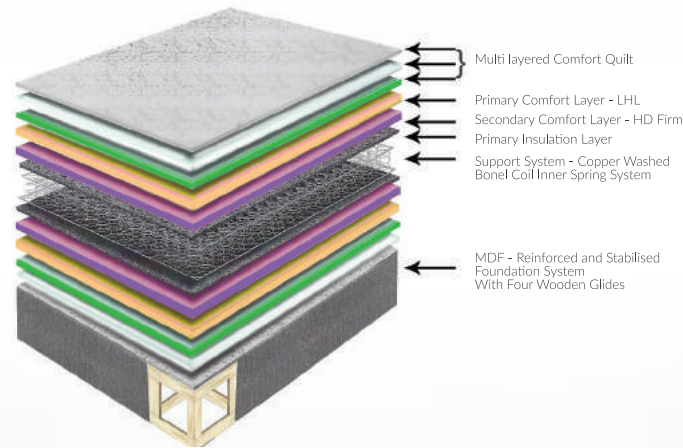

www.blockhouse.co.za

E | info@blockhouse.co.za |  |  | [@blockhousestore](https://www.facebook.com/blockhousestore)

THE  ONE™

BEDS AND BASE SETS

PRODUCT
INFORMATION

ON TOP

- Luxury dual tone diamond knit fabric
- Modern tack and jump quilting
- Multi-layers of super soft, high density foam and fibre
- Gently plush quilted ticking
- Side handles to assist with positioning and rotation of the mattress

THE INSIDE

- Combination of ultra-firm and medium-firm high density foam layers
- Longitudinal border support bars
- 4 Positioning handles
- Heavy duty, double tempered, copper washed 6 turn coil spring system
- Water resistant coir anti-resonance insulator pad
- Natural glue with anti-allergic properties